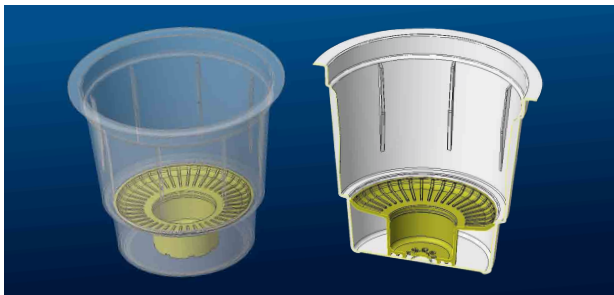

Model KRS

Soluble & Liquid KRS Compatible Capsules

Expand KR capsules world:

- Our compatible capsule is new on applications, and the way of dispensing
- Its innovative design allows a blending effect which makes it suitable for powder and liquid products, improving the final result
- Taste the perfect solubility in the cup, experience the richness of the flavor!

Soon available also in compostable material!

**It has a unique and patented blending system
which is perfectly compatible with current KR
machines**

BEVERAGE APPLICATIONS:

- Solubles
- Liquid

***Bisio*progetti**
— a **Guala Group** company —

Bisio Progetti S.p.A.
Via Enzo Ferrari, 49
Zona Industriale D3
15121 Alessandria Italy
Tel. +39 0131 244411
Fax +39 0131 244466
www.bisioprogetti.it
e-mail: info@bisioprogetti.it